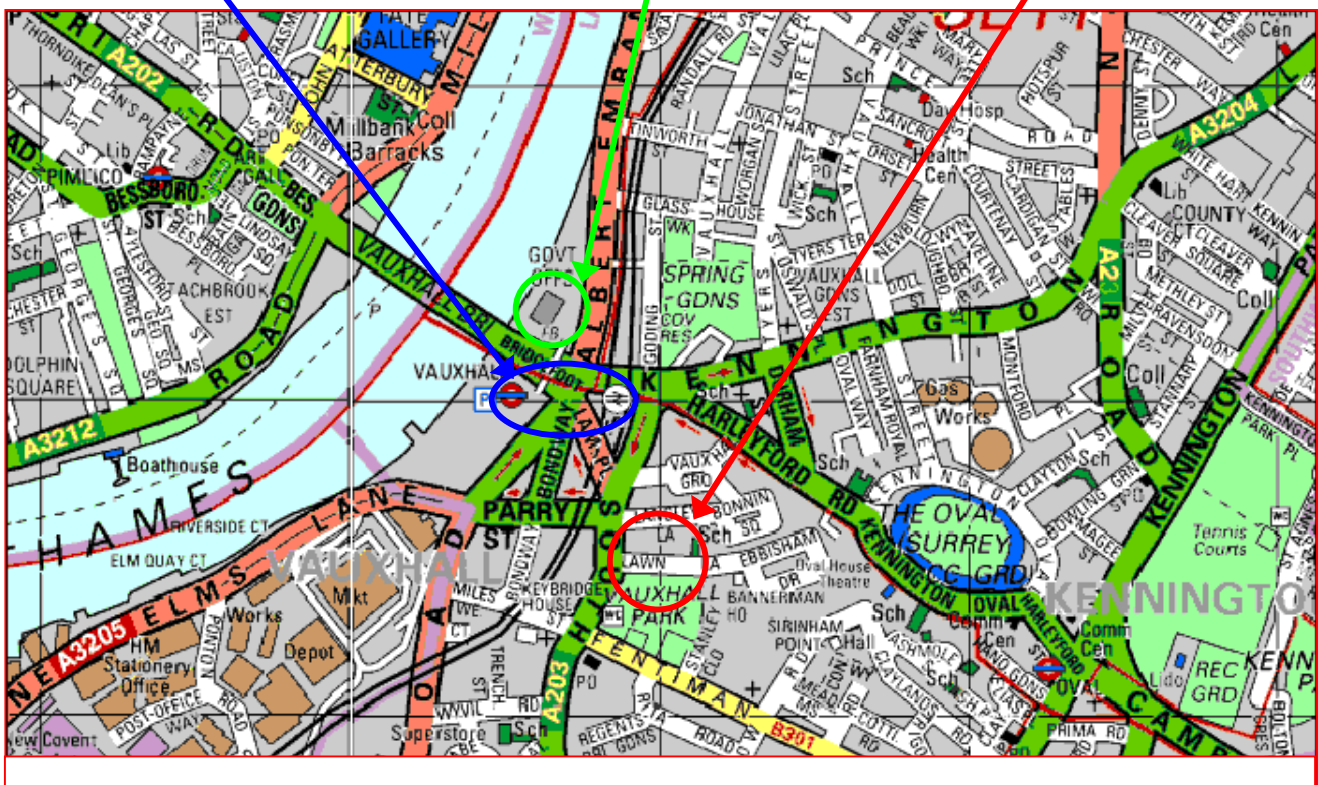

UNDERGROUND STATION

From Vauxhall tube station take Exit 3 following signs to South Lambeth Road. Once above ground follow signs to Vauxhall Park along Lambeth Place. After exiting from under the railway arch cross South Lambeth Road and then Lawn Lane is the second street on the left, running alongside the park.

VAUXHALL RAIL STATION

From Vauxhall mainline station follow signs to South Lambeth Road. Turn right out of the station and walk in the direction of the traffic flow for about 100 yards then cross South Lambeth Road at the crossing. Lawn Lane is the second street on the left, running alongside the park.

BUSES

Many bus services operate through Vauxhall from Victoria, West End, Aldwych, Waterloo, Elephant & Castle, Camberwell, Brixton, Clapham Junction, Battersea and Wandsworth, for details call 020 7222 1234

Vauxhall Rail,
Underground Stations,
Bus Station (under
construction)

M16 Building

Park Place, 12 Lawn
Lane, London, SW8
1UD

Park Place, 12 Lawn Lane, London SW8 1UD Tel: 020 7840 1000 Fax: 020 7840 1001

E-mail: info@institute-of-fundraising.org.uk Website: www.institute-of-fundraising.org.uk

Registered Charity No. 1079573. Company limited by guarantee No. 3870883. VAT Registration No.547893096